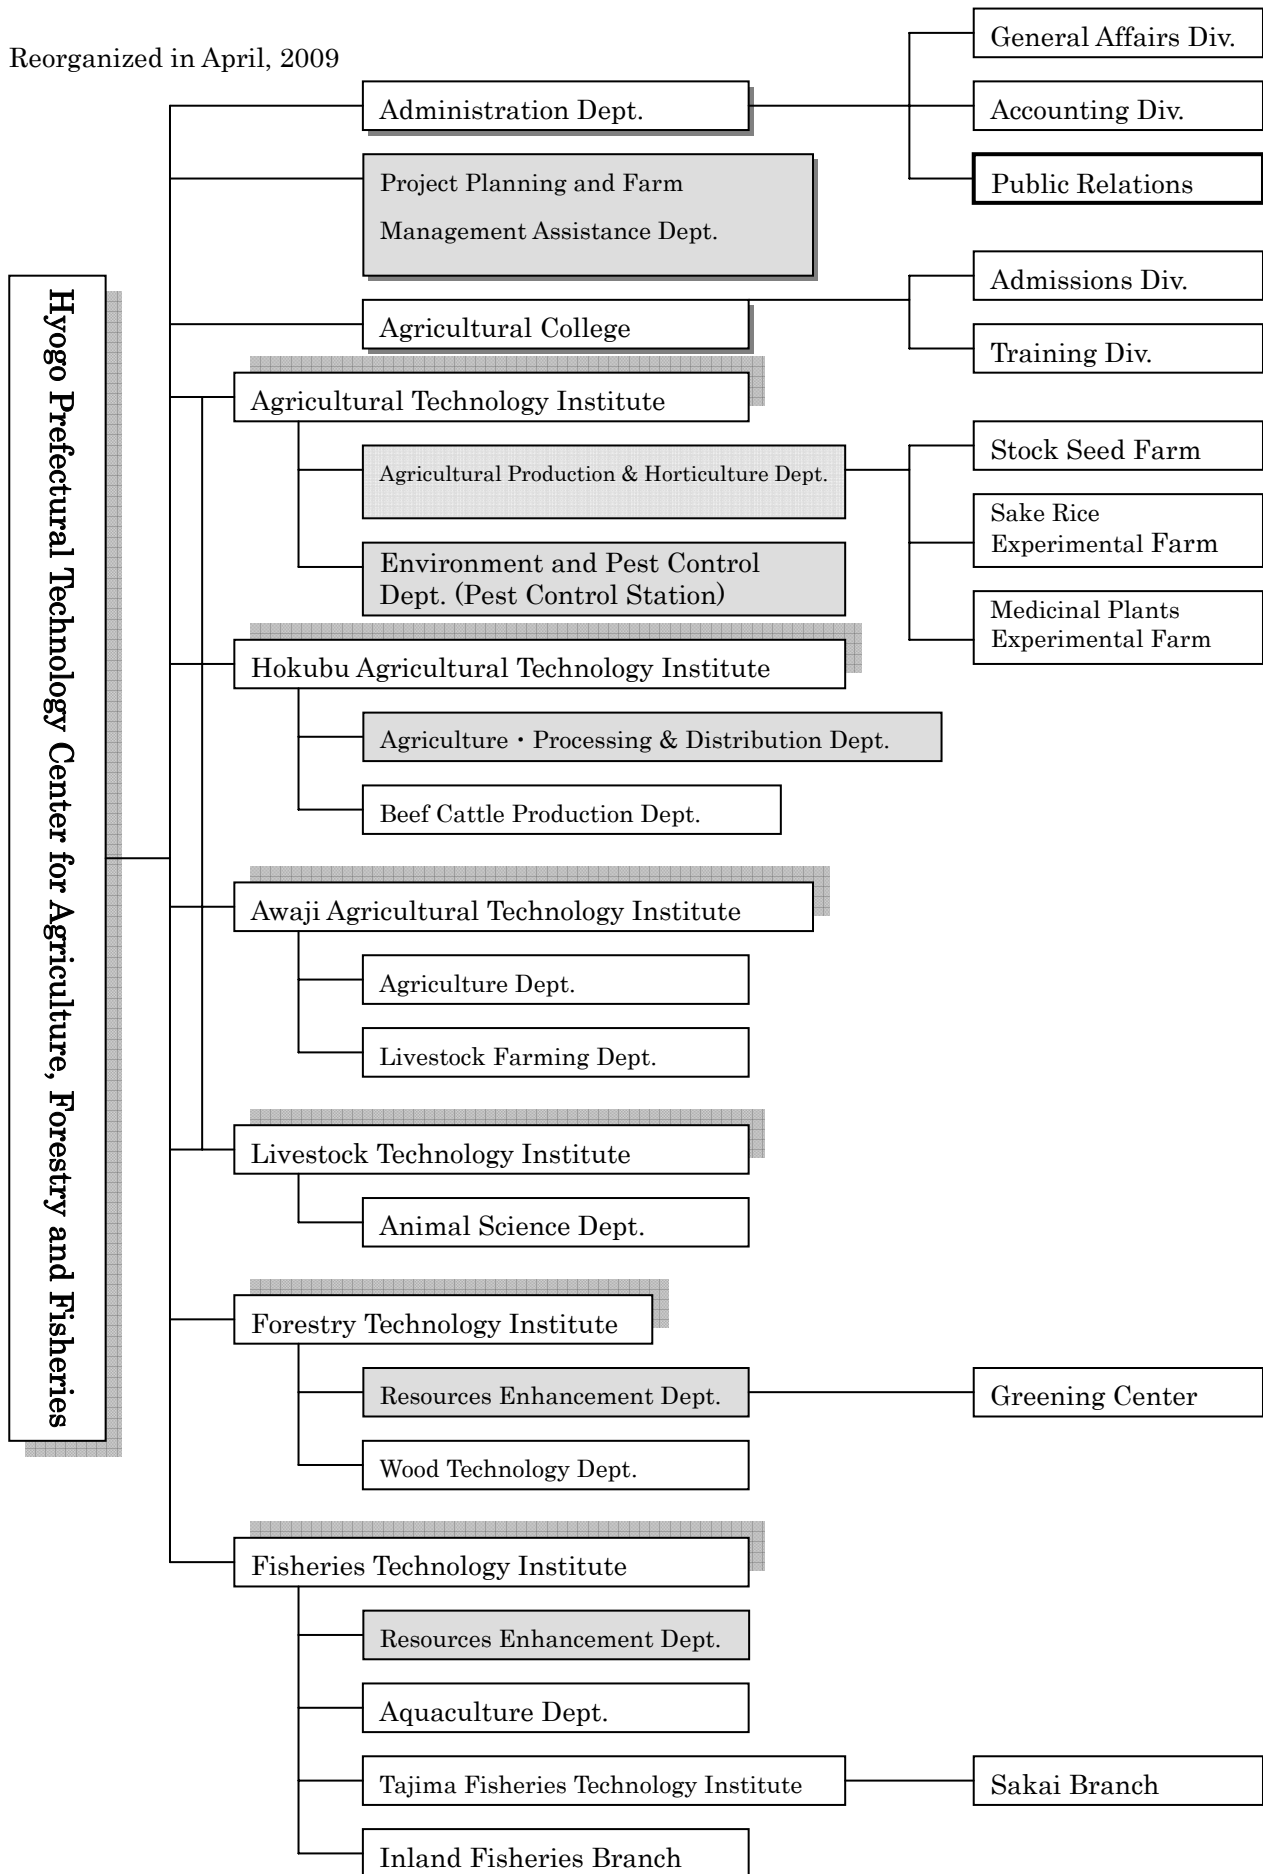

Organization Chart of Hyogo Prefectural Technology Center for Agriculture, Forestry and Fisheries

Reorganized in April, 2009

Reorganized in 2009